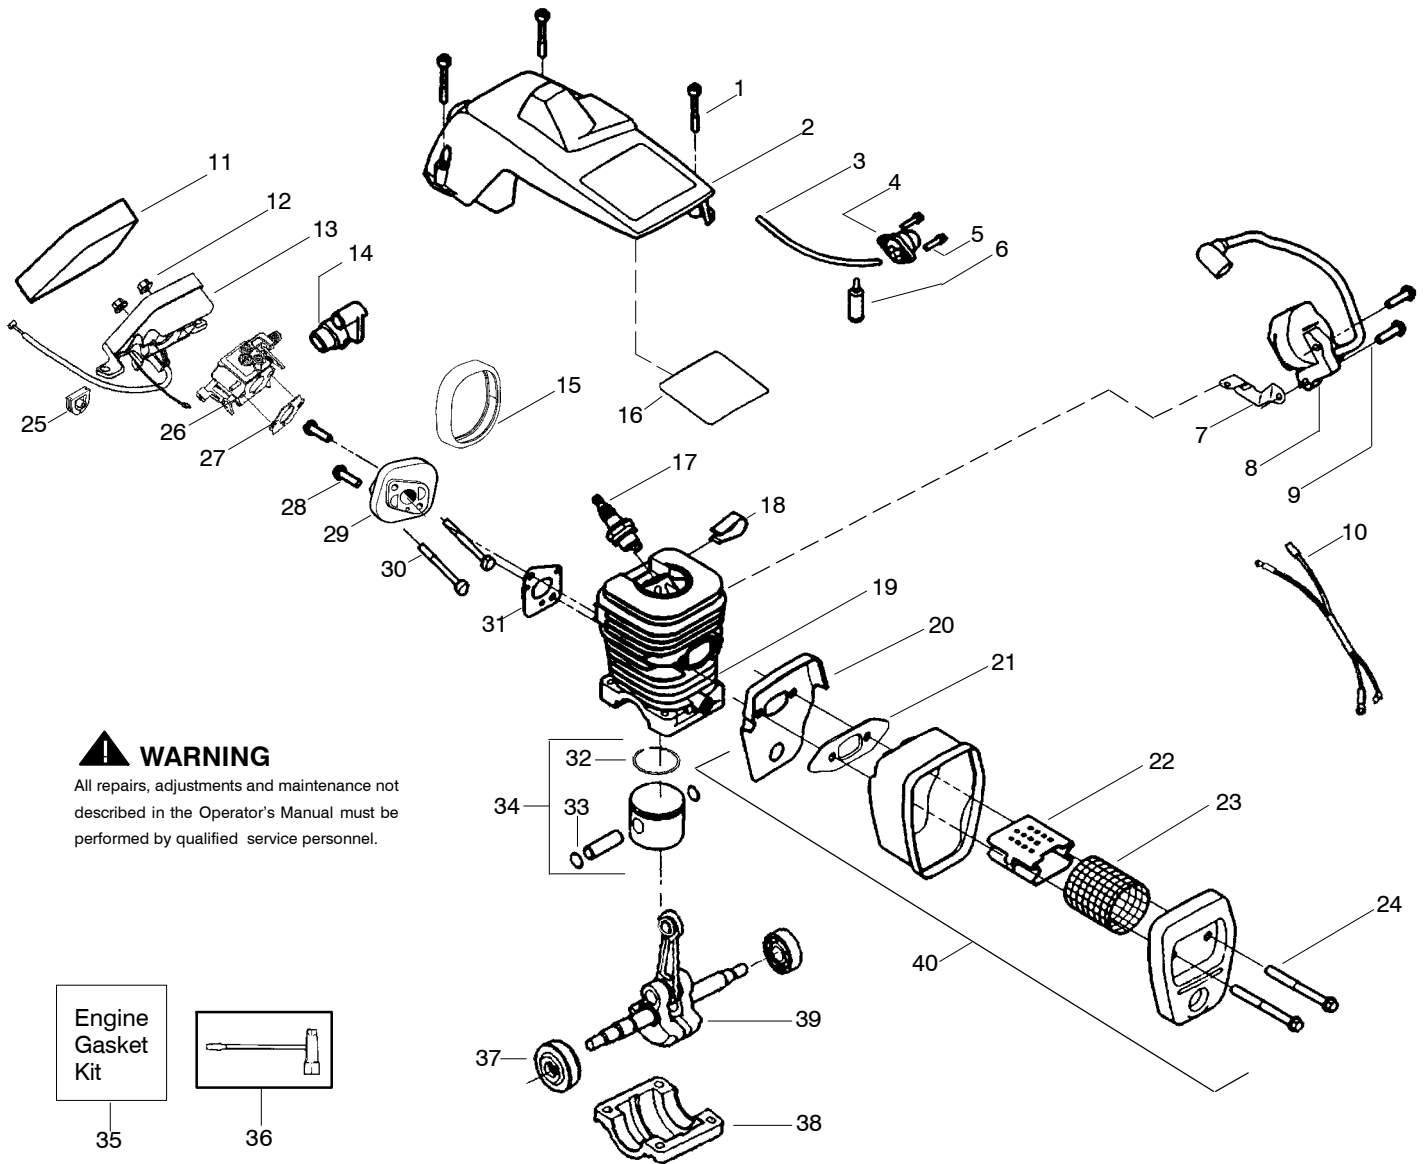

WARNING

All repairs, adjustments and maintenance not described in the Operator's Manual must be performed by qualified service personnel.

Engine Gasket Kit

35

36

Ref.	Part No.	Description	Ref.	Part No.	Description	Ref.	Part No.	Description
1.	530016153	Screw	19.	530012550	Cylinder	36.	530031135	Scrench
2.	530056914	Assy - Cylinder Shield (includes # 16)	20.	530049870	Backplate - Muffler	37.	530056363	Assy - Seal & Bearing
3.	530069247	Kit - Fuel Line (Small)	21.	530069608	Gasket - Muffler (kit)	38.	530037935	Cap - Crankcase
4.	530071835	Kit - Air Purge (Incl. #5)	22.	530037813	Diffuser - Muffler	39.	530047062	Assy - Crankshaft
5.	530015780	Screw	23.	530036103	Screen - Spark	40.	530047207	Assy - Muffler (Incl. 20 - 24)
6.	530095646	Assy - Fuel Pick-up	24.	530016132	Bolt - Muffler			Not Shown
7.	530047442	Strap - Ground	25.	530047631	Grommet - Throttle Cable			
8.	530039198	Ignition Module	26.	---	Kit - Carburetor			
9.	530015814	Screw		✓ 545081885	Walbro (WT - 891) (Incl. Grommet)			Manuals
10.	530057475	Assy - Wire Harness	27.	530069608	Gasket - Carb. (kit)	---		(Scan)
11.	530037793	Foam - Air Filter	28.	530016386	Screw	545123690		(Euro I)
12.	530016101	Nut	29.	530049700	Nut. Adapter	545123691		(Euro II)
13.	530057702	Assy - Air Box	30.	530016187	Screw	545123692		(Euro III)
14.	530035526	Grommet - Carb Adjust	31.	530069608	Gasket - Adaptor (kit)	545123693		(Euro IV)
15.	530054144	Seal - Carb Adapter	32.	530038729	Ring - Piston	545123694		(Euro V)
16.	530055698	Reflector - Heat	33.	530015697	Retainer - Piston Pin	545123695		(Turkish)
17.	952030150	Spark Plug (RCJ - 7Y)	34.	530071408	Kit - Piston (Incl. 32 & 33)	545123696		(Russian)
18.	530016136	Clip - High Tension Lead	35.	530069608	Kit - Engine Gasket (Incl. 21, 27 & 31)	545123697		Decal - Warning
						545003015		

✓ = NEW PART NUMBER FOR THIS IPL

★ = REFER TO THE SERVICE REFERENCE INDICATED FOR MORE INFORMATION. (LOCATED AT END OF IPL)