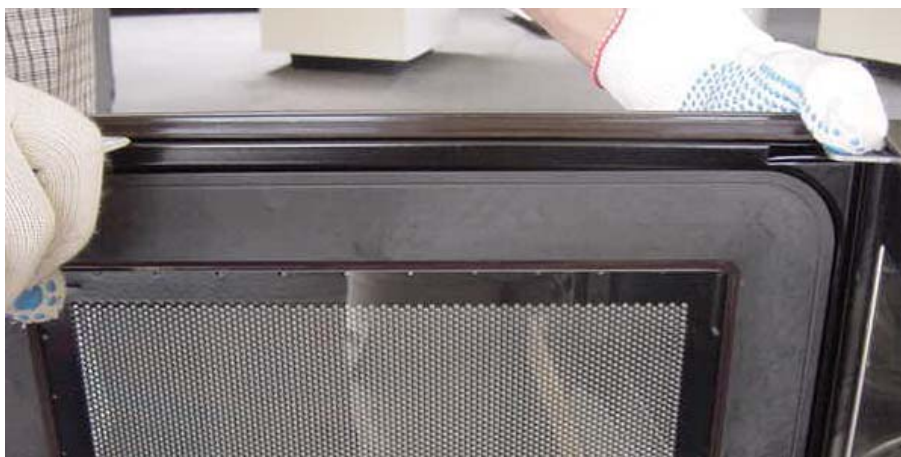

Pull the tool toward you while simultaneously pulling the frame to the left.

The difficulty is to avoid that the frame retakes its position.